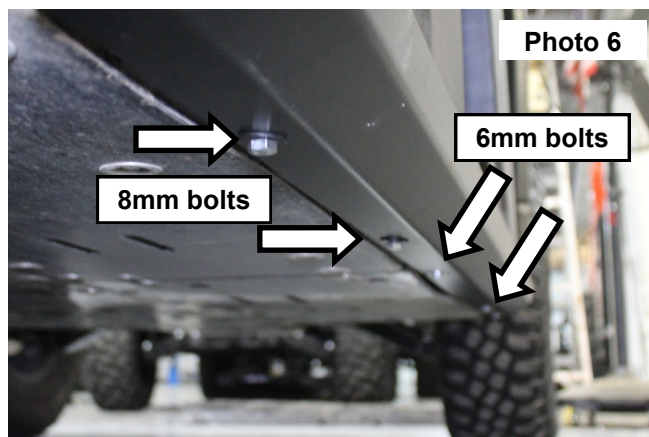

INSTALLATION INSTRUCTIONS

1. Align rocker with corresponding side of vehicle. **See Photo 1.**
2. Using a 10mm and 13mm socket, remove the bolts holding the surround to the bottom skid plates. **NOTE: 8mm bolts will be towards rear of vehicle. See Photo 2.**

3. Loosely attach (4 ea.) 8mm bolt and 8mm flat washer. **See Photo 3.**
4. Using a 10mm socket, attach and tighten the (2 ea.) 6mm x 20mm bolt and 6mm flat washer. **See Photo 4**

5. Tighten the 8mm bolts using a 13mm socket. **See Photo 5.**