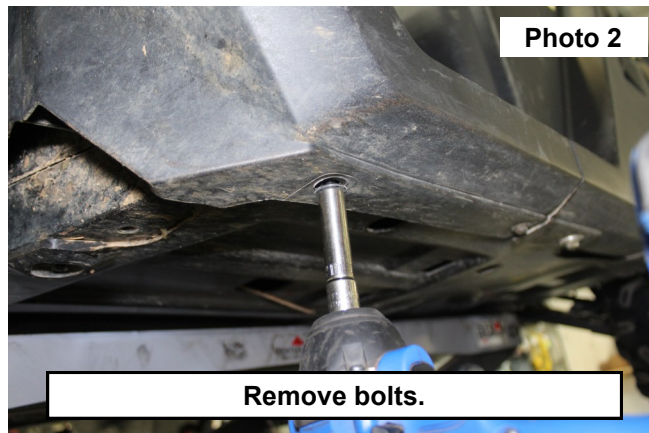

INSTALLATION INSTRUCTIONS

1. Align rocker with corresponding side of vehicle. **See Photo 1.**
2. Using a 10mm and 13mm socket, remove the bolts holding the surround to the bottom skid plates. **NOTE: 8mm bolts will be towards rear of vehicle. See Photo 2.**

3. Loosely attach (4 ea.) 8mm bolt and 8mm flat washer. **See Photo 3.**
4. Using a 10mm socket, attach and tighten the (2 ea.) 6mm x 20mm bolt and 6mm flat washer. **See Photo 4**