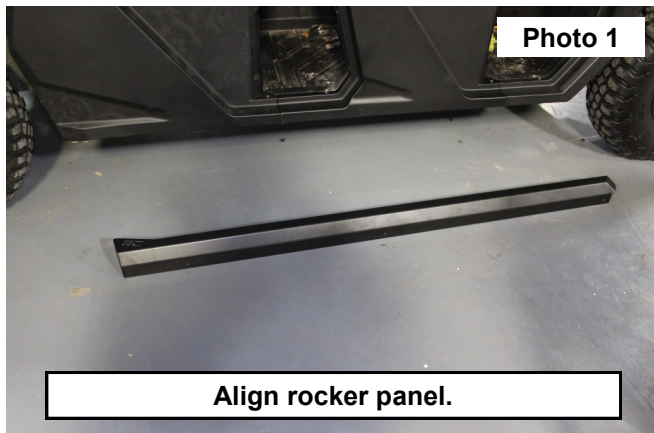

INSTALLATION INSTRUCTIONS

1. Align rocker with corresponding side of vehicle. **See Photo 1.**
2. Using a 10mm and 13mm socket, remove the bolts holding the surround to the bottom skid plates. **NOTE: 8mm bolts will be towards rear of vehicle. See Photo 2.**

3. Loosely attach (4 ea.) 8mm bolt and 8mm flat washer. **See Photo 3.**
4. Using a 10mm socket, attach and tighten the (2 ea.) 6mm x 20mm bolt and 6mm flat washer. **See Photo 4**