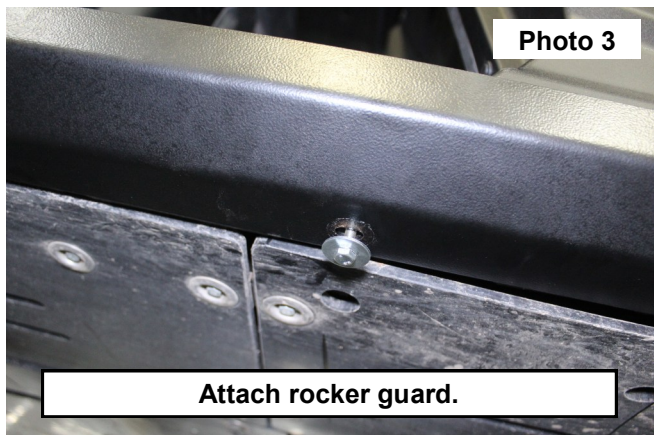

5. Tighten the 8mm bolts using a 13mm socket. **See Photo 5.**