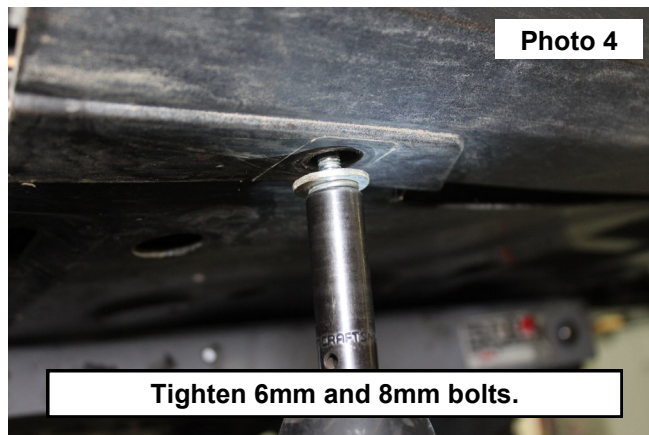

Torque Specs:

Size	Grade 5	Grade 8	Size	Class 8.8	Class 10.9
5/16"	15 ft/lbs	20ft/lbs	6MM	5ft/lbs	9ft/lbs
3/8"	30 ft/lbs	35ft/lbs	8MM	18ft/lbs	23ft/lbs
7/16"	45 ft/lbs	60ft/lbs	10MM	32ft/lbs	45ft/lbs
1/2"	65 ft/lbs	90ft/lbs	12MM	55ft/lbs	75ft/lbs
9/16"	95 ft/lbs	130ft/lbs	14MM	85ft/lbs	120ft/lbs
5/8"	135ft/lbs	175ft/lbs	16MM	130ft/lbs	165ft/lbs
3/4"	185ft/lbs	280ft/lbs	18MM	170ft/lbs	240ft/lbs

INSTALLATION INSTRUCTIONS

1. Align rocker with corresponding side of vehicle. **See Photo 1.**
2. Using a 10mm and 13mm socket, remove the bolts holding the surround to the bottom skid plates. **NOTE: 8mm bolts will be towards rear of vehicle. See Photo 2.**

3. Loosely attach (4 ea.) 8mm bolt and 8mm flat washer. **See Photo 3.**
4. Using a 10mm socket, attach and tighten the (2 ea.) 6mm x 20mm bolt and 6mm flat washer. **See Photo 4**

5. Tighten the 8mm bolts using a 13mm socket. **See Photo 5.**