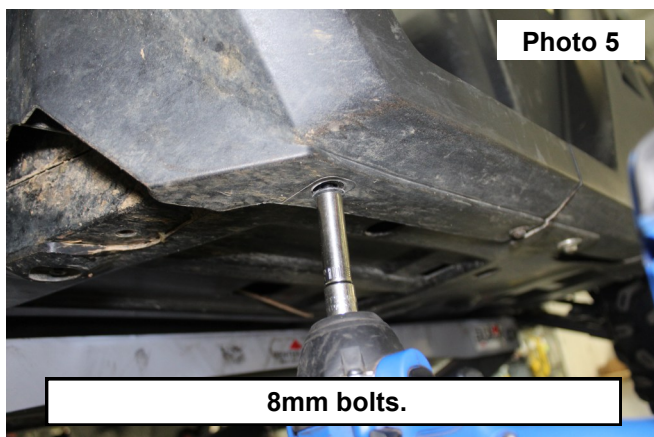

INSTALLATION INSTRUCTIONS

1. Align rocker with corresponding side of vehicle. **See Photo 1.**
2. Using a 10mm and 13mm socket, remove the bolts holding the surround to the bottom skid plates. **NOTE: 8mm bolts will be towards rear of vehicle. See Photo 2.**

3. Loosely attach (4 ea.) 8mm bolt and 8mm flat washer. **See Photo 3.**
4. Using a 10mm socket, attach and tighten the (2 ea.) 6mm x 20mm bolt and 6mm flat washer. **See Photo 4**

5. Tighten the 8mm bolts using a 13mm socket. **See Photo 5.**